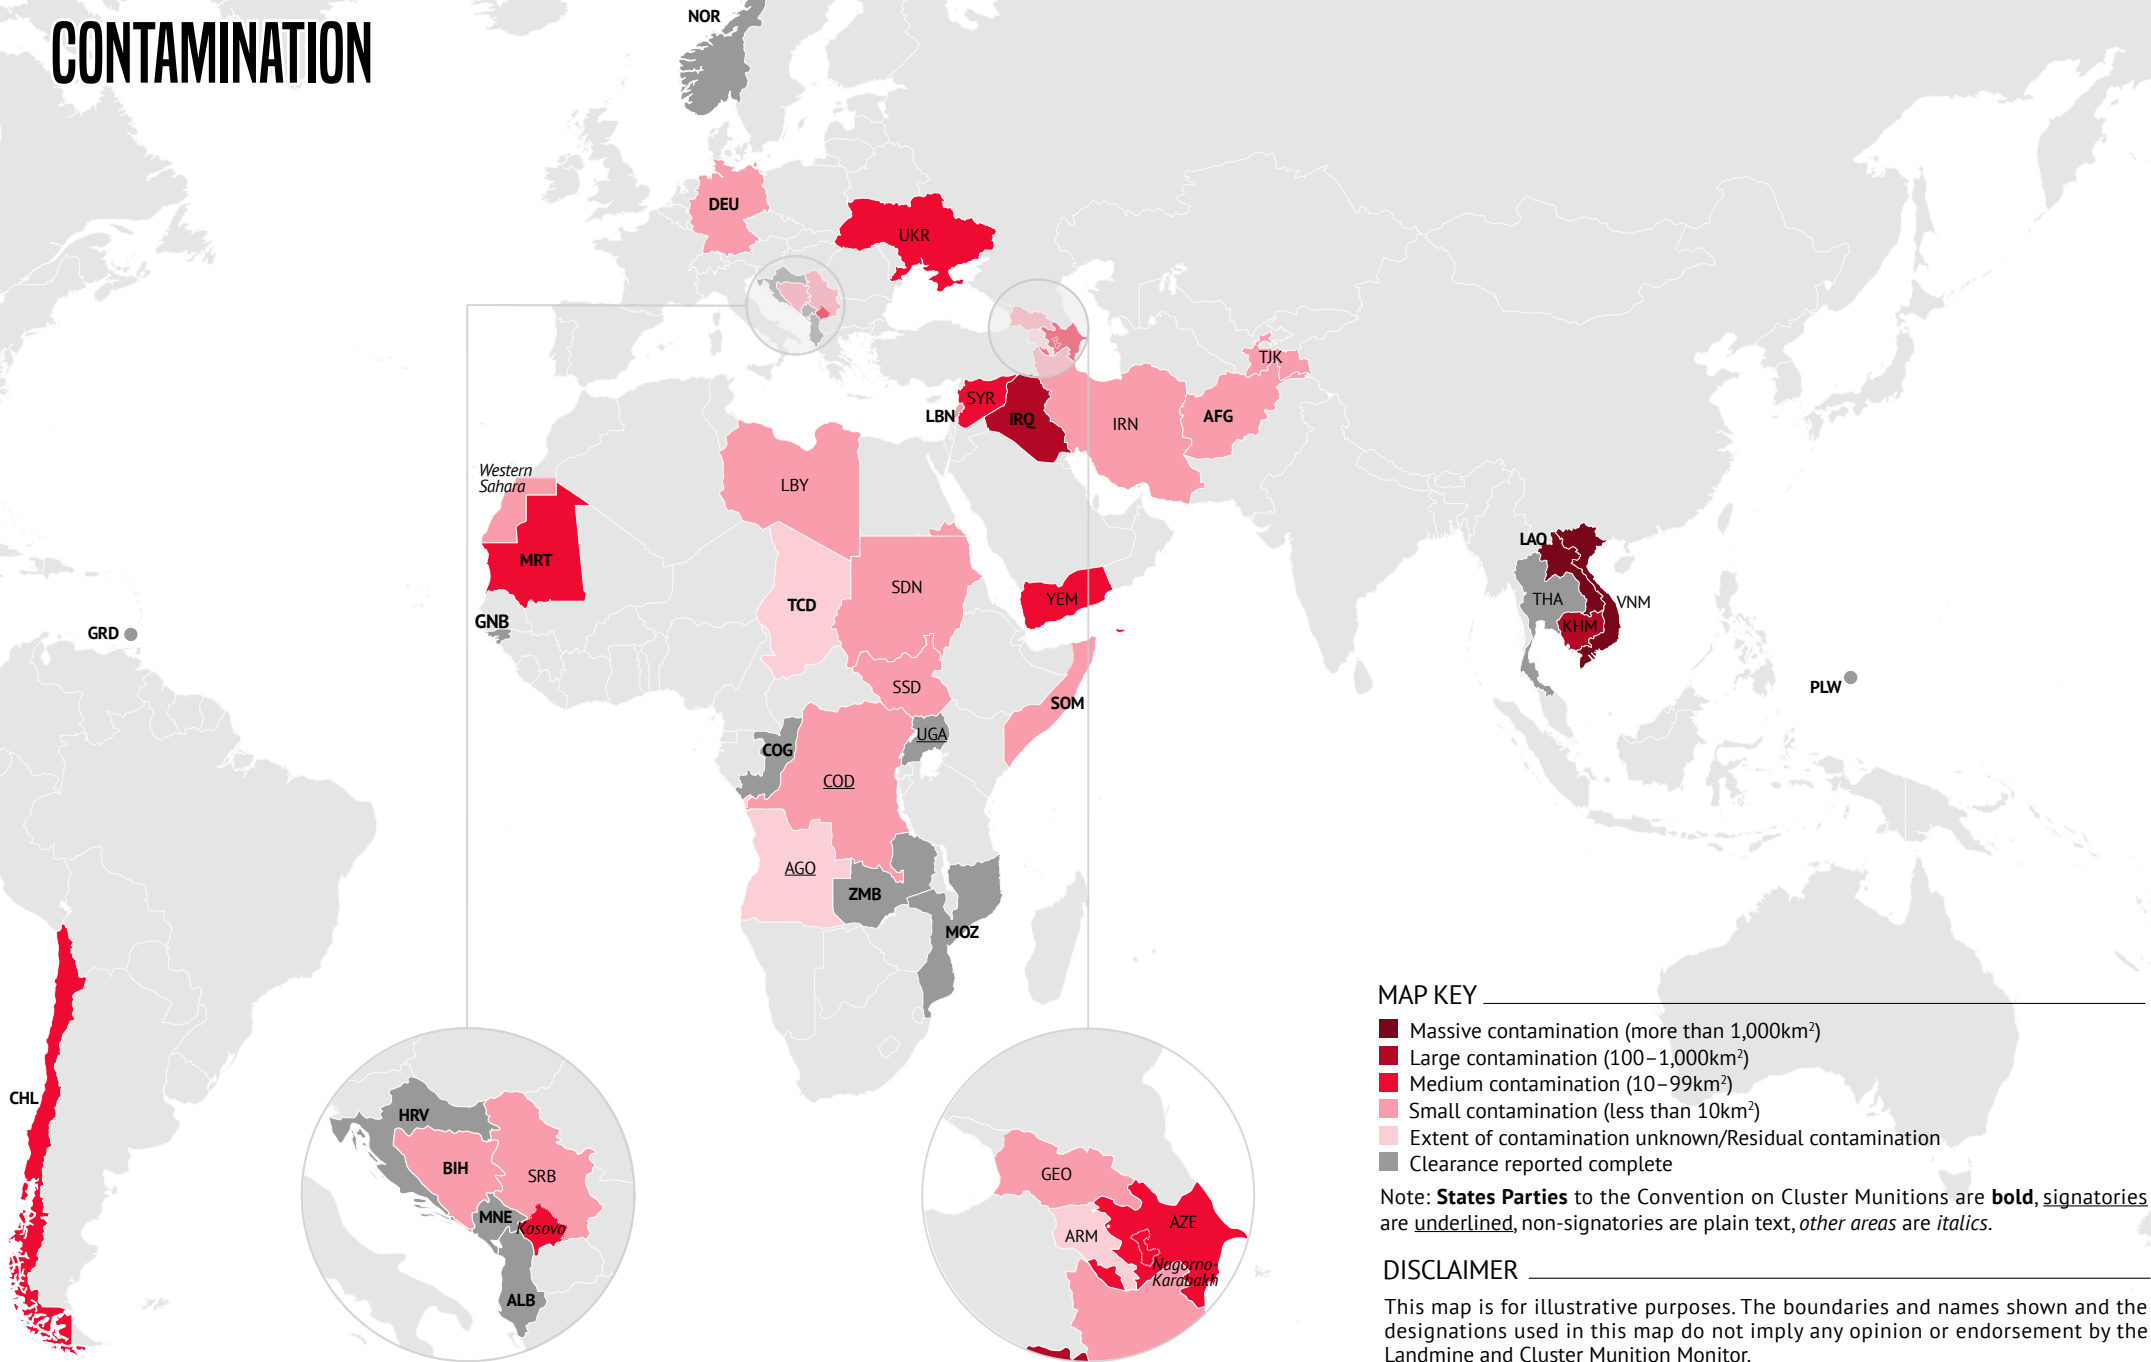

CLUSTER MUNITION REMNANTS CONTAMINATION

MAP KEY

- Massive contamination (more than 1,000km²)
- Large contamination (100–1,000km²)
- Medium contamination (10–99km²)
- Small contamination (less than 10km²)
- Extent of contamination unknown/Residual contamination
- Clearance reported complete

Note: **States Parties** to the Convention on Cluster Munitions are **bold**, signatories are underlined, non-signatories are plain text, *other areas* are *italics*.

DISCLAIMER

This map is for illustrative purposes. The boundaries and names shown and the designations used in this map do not imply any opinion or endorsement by the Landmine and Cluster Munition Monitor.