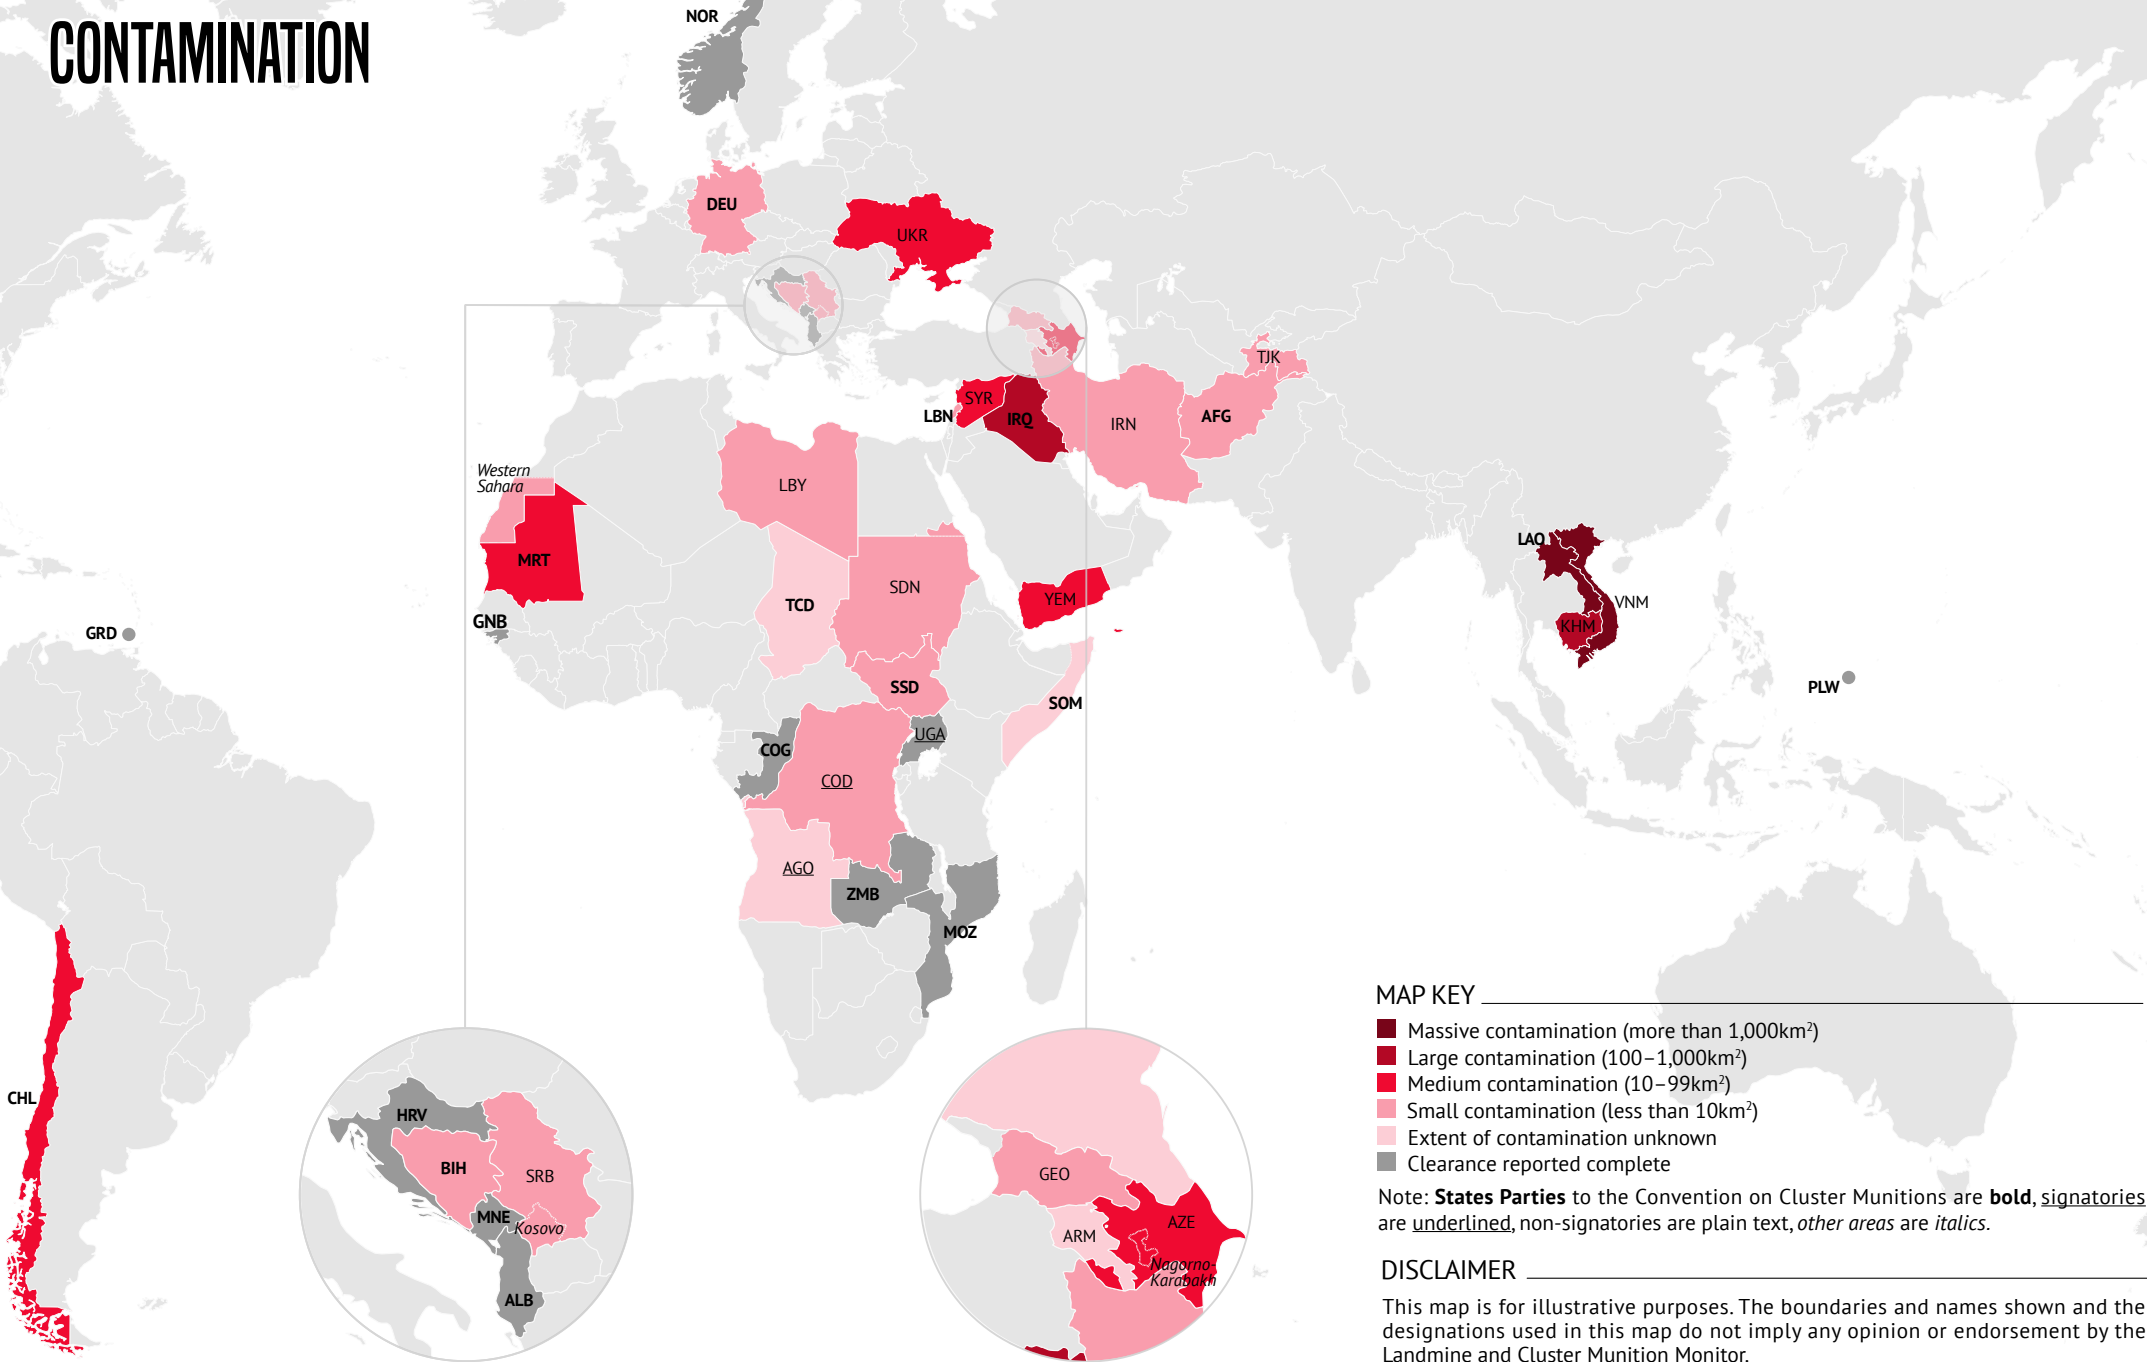

CLUSTER MUNITION REMNANTS CONTAMINATION

MAP KEY

- Massive contamination (more than 1,000km²)
- Large contamination (100–1,000km²)
- Medium contamination (10–99km²)
- Small contamination (less than 10km²)
- Extent of contamination unknown
- Clearance reported complete

Note: **States Parties** to the Convention on Cluster Munitions are **bold**, signatories are underlined, non-signatories are plain text, *other areas* are *italics*.

DISCLAIMER

This map is for illustrative purposes. The boundaries and names shown and the designations used in this map do not imply any opinion or endorsement by the Landmine and Cluster Munition Monitor.