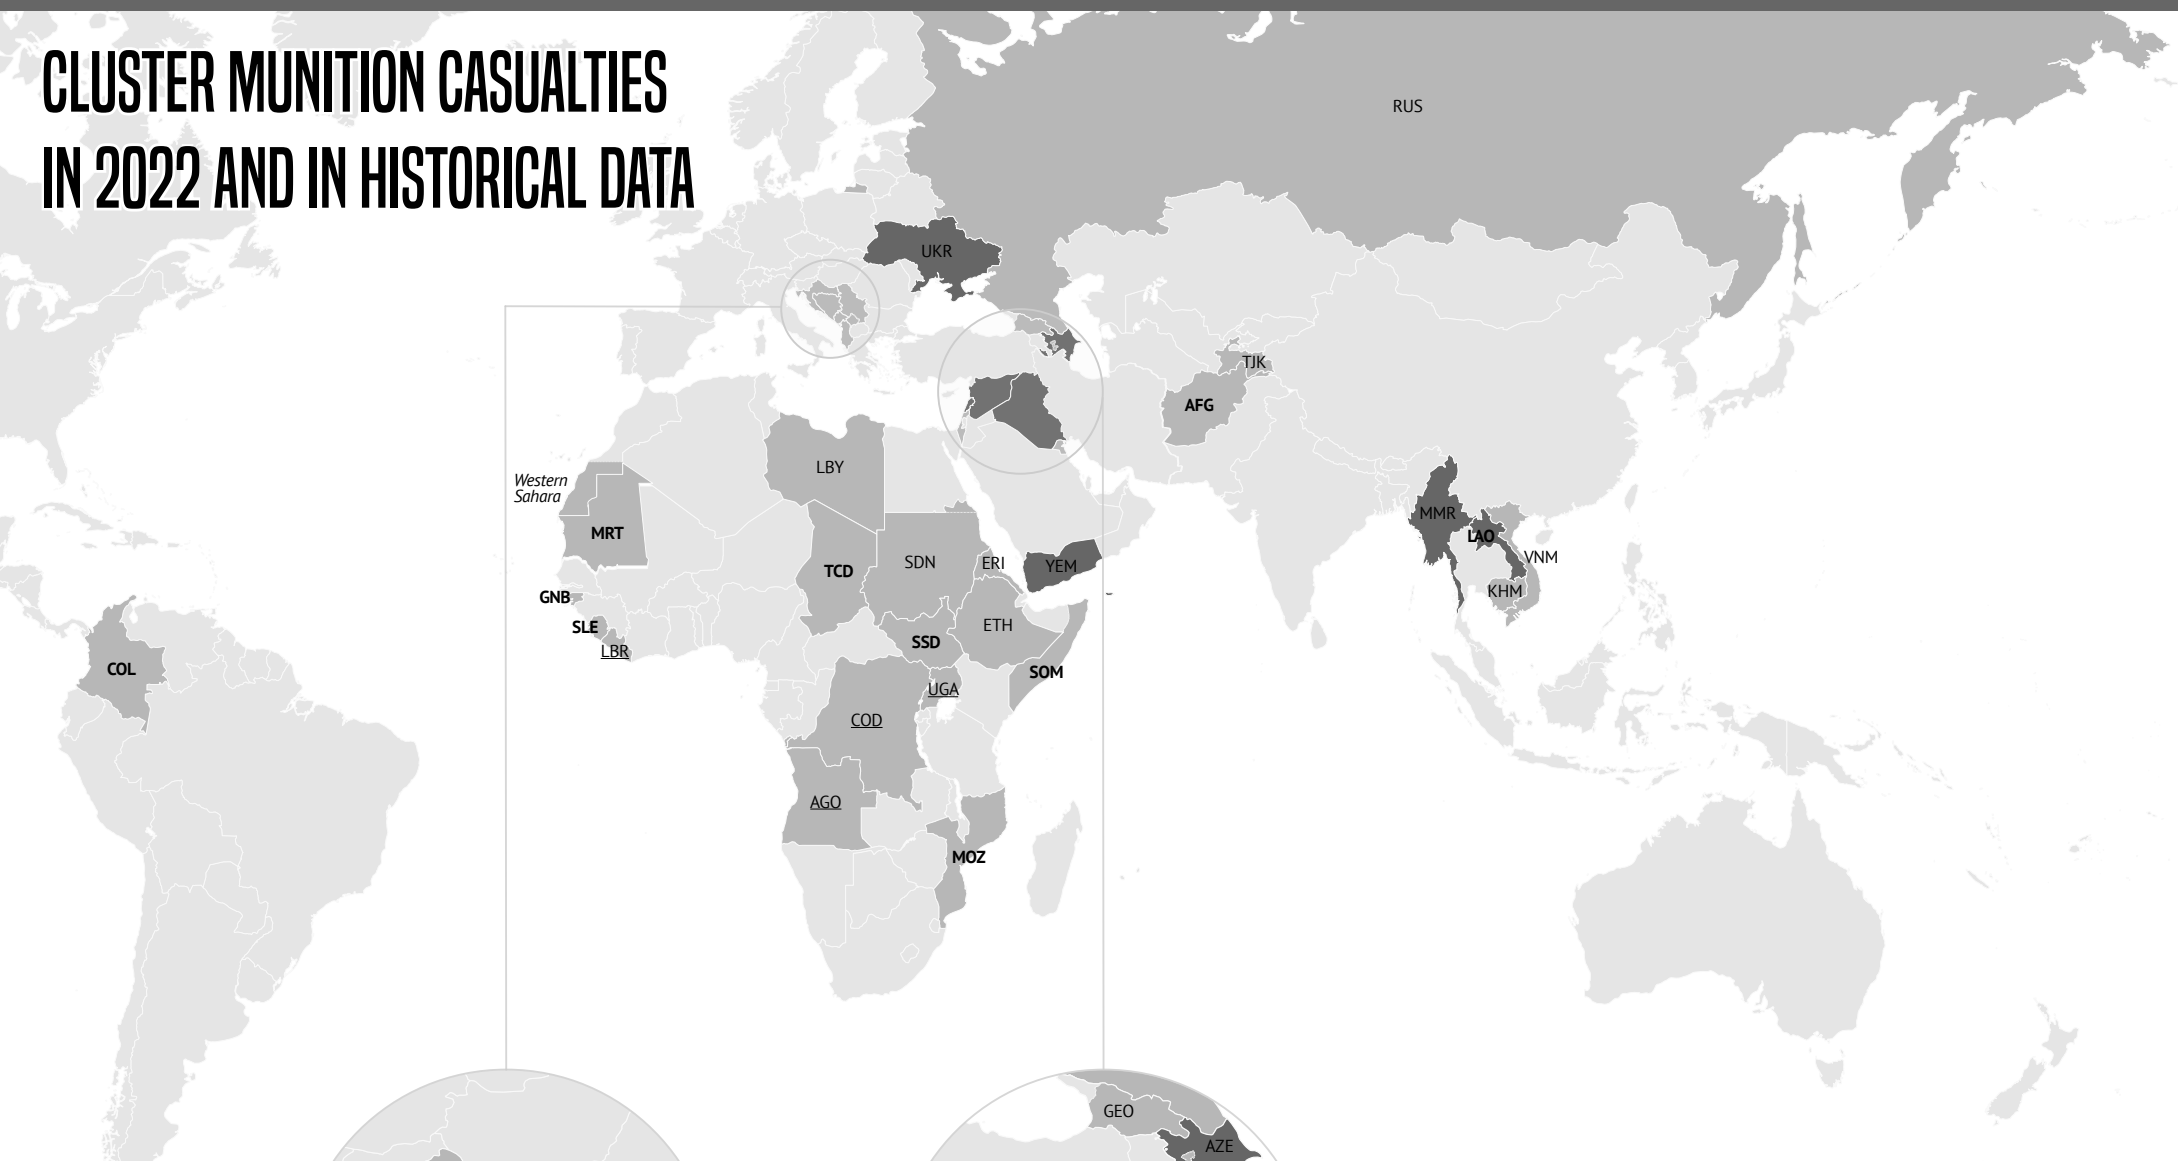

CLUSTER MUNITION CASUALTIES IN 2022 AND IN HISTORICAL DATA

MAP KEY

- Cluster munition casualties recorded prior to 2022
- Casualties recorded from cluster munitions in 2022
- No recorded cluster munition casualties

Note: **States Parties** to the Convention on Cluster Munitions are **bold**, signatories are underlined, non-signatories are plain text, *other areas* are *italics*.

DISCLAIMER

This map is for illustrative purposes. The boundaries and names shown and the designations used in this map do not imply any opinion or endorsement by the Landmine and Cluster Munition Monitor.