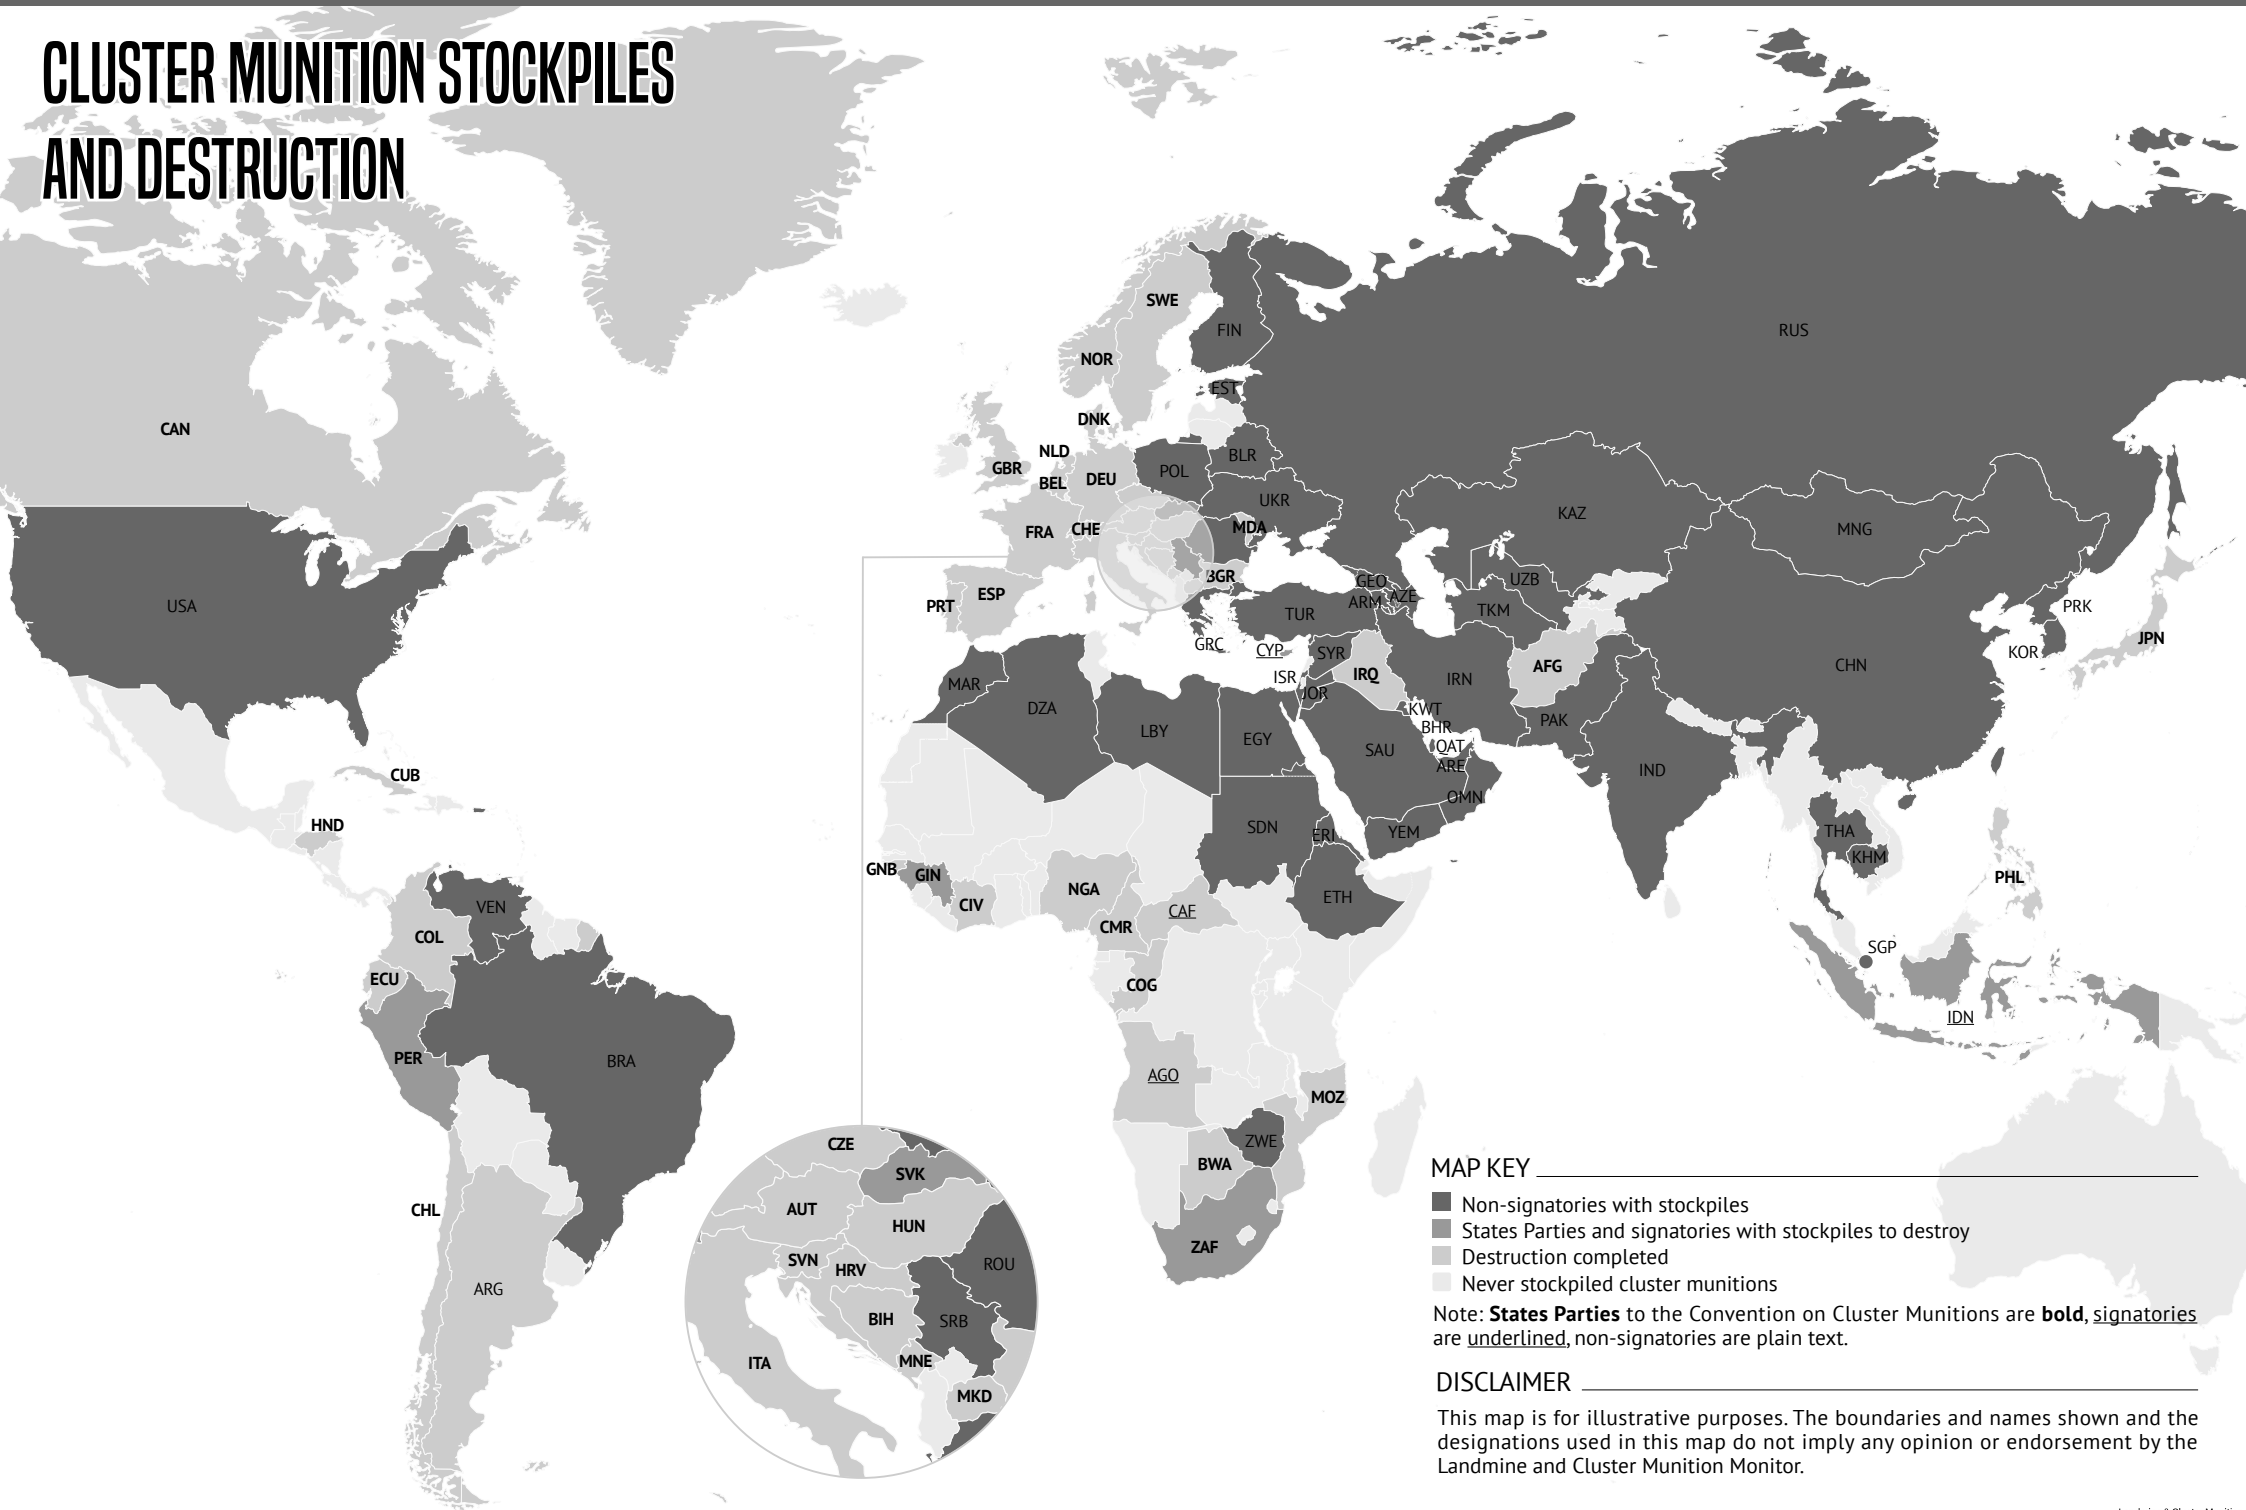

CLUSTER MUNITION STOCKPILES AND DESTRUCTION

MAP KEY

- Non-signatories with stockpiles
- States Parties and signatories with stockpiles to destroy
- Destruction completed
- Never stockpiled cluster munitions

Note: **States Parties** to the Convention on Cluster Munitions are **bold**, signatories are underlined, non-signatories are plain text.

DISCLAIMER

This map is for illustrative purposes. The boundaries and names shown and the designations used in this map do not imply any opinion or endorsement by the Landmine and Cluster Munition Monitor.