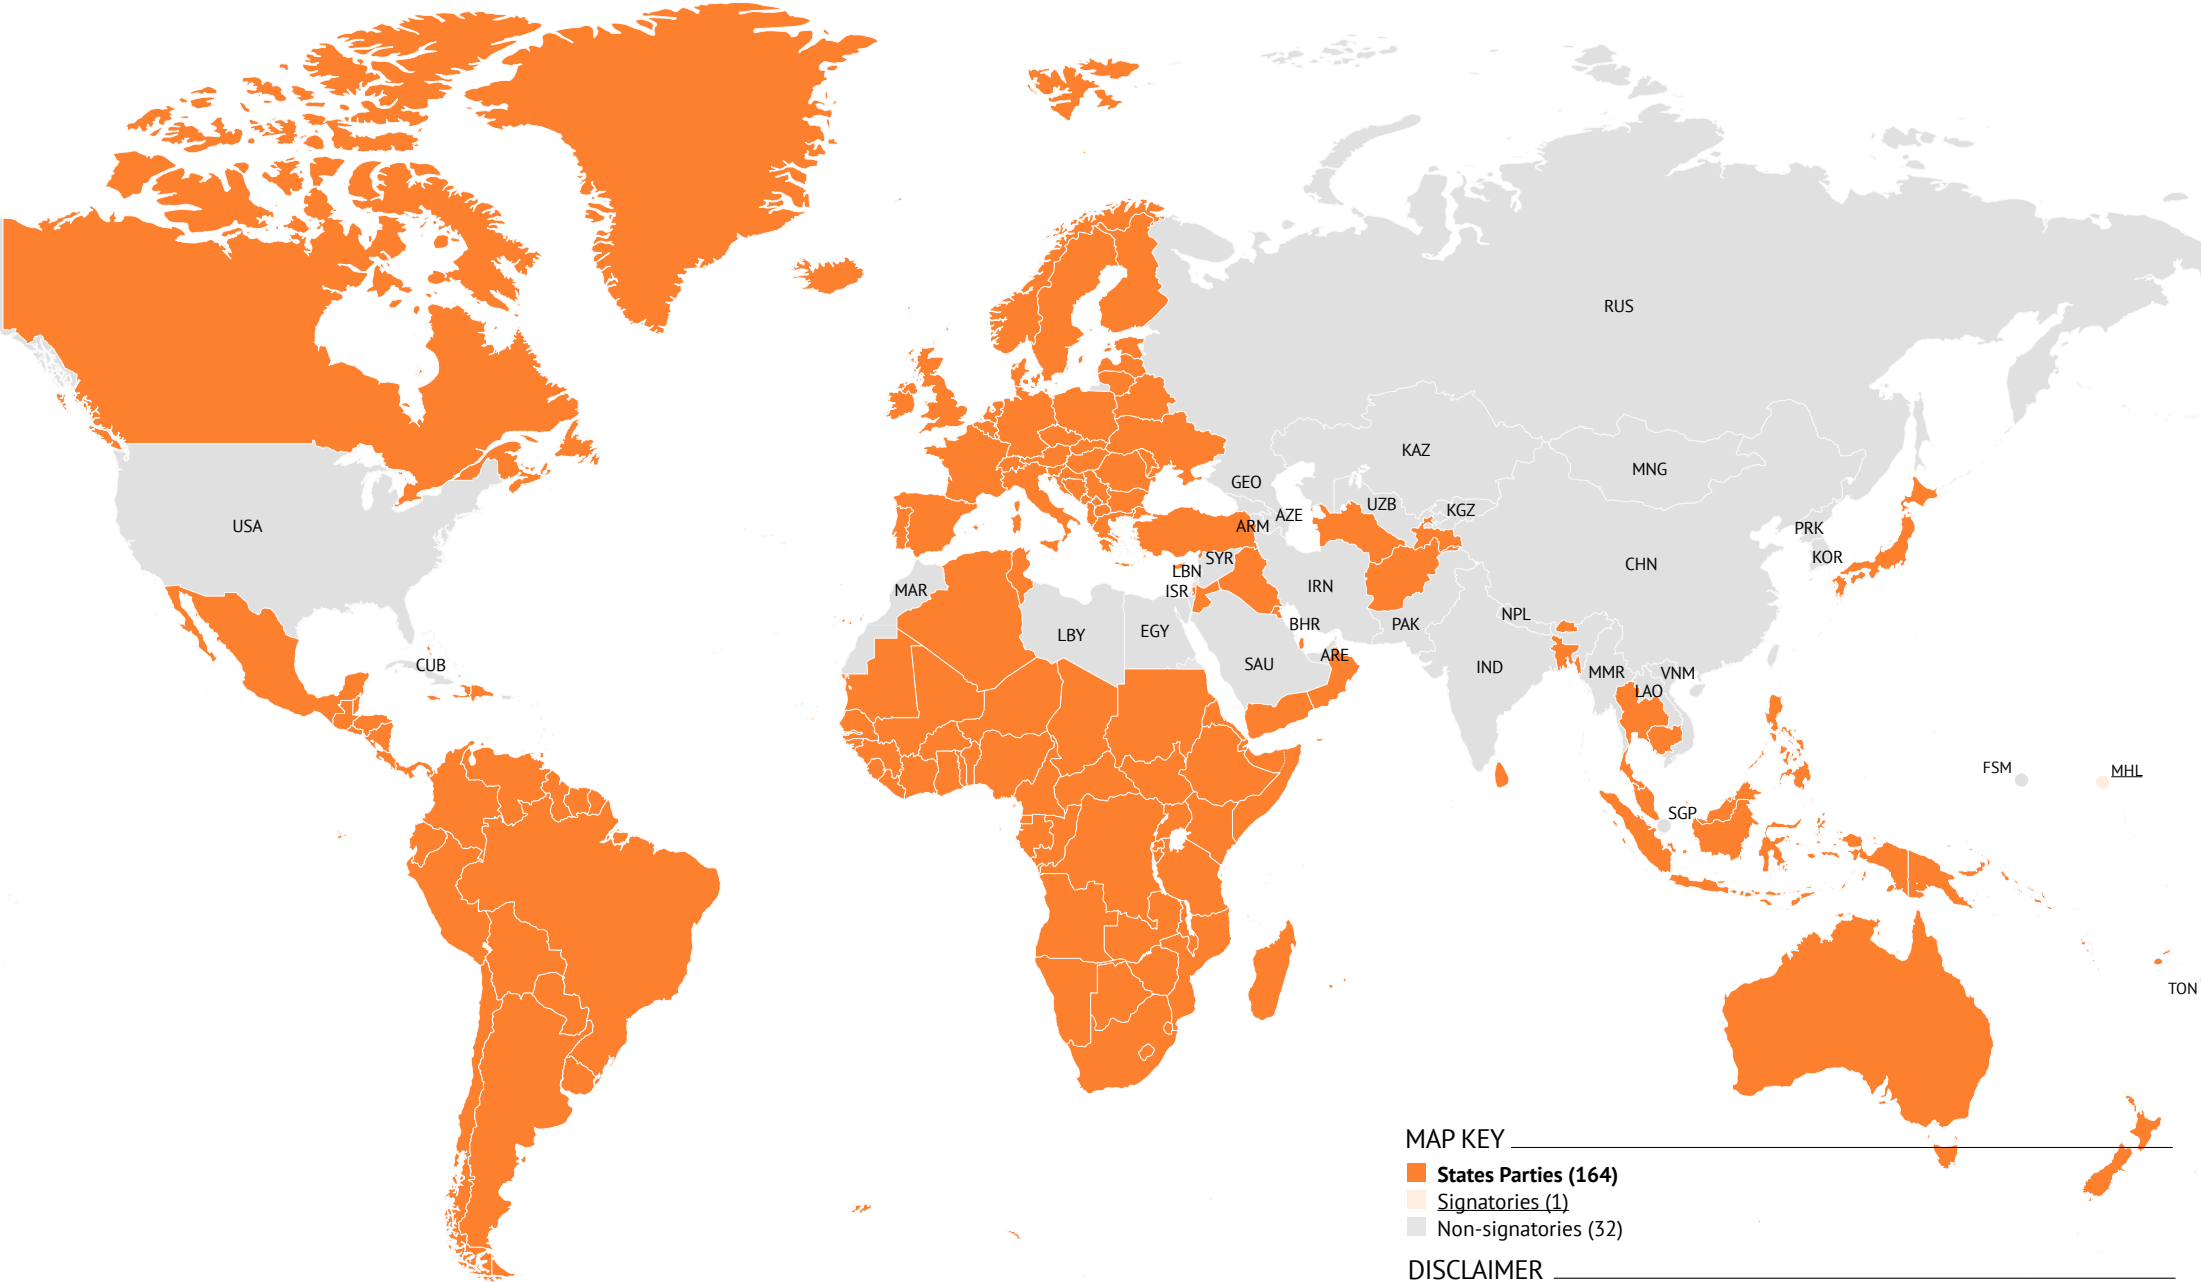

# STATUS OF THE 1997 MINE BAN TREATY

- MAP KEY
- States Parties (164)
  - Signatories (1)
  - Non-signatories (32)

DISCLAIMER

This map is for illustrative purposes. The boundaries and names shown and the designations used in this map do not imply any opinion or endorsement by the Landmine and Cluster Munition Monitor.