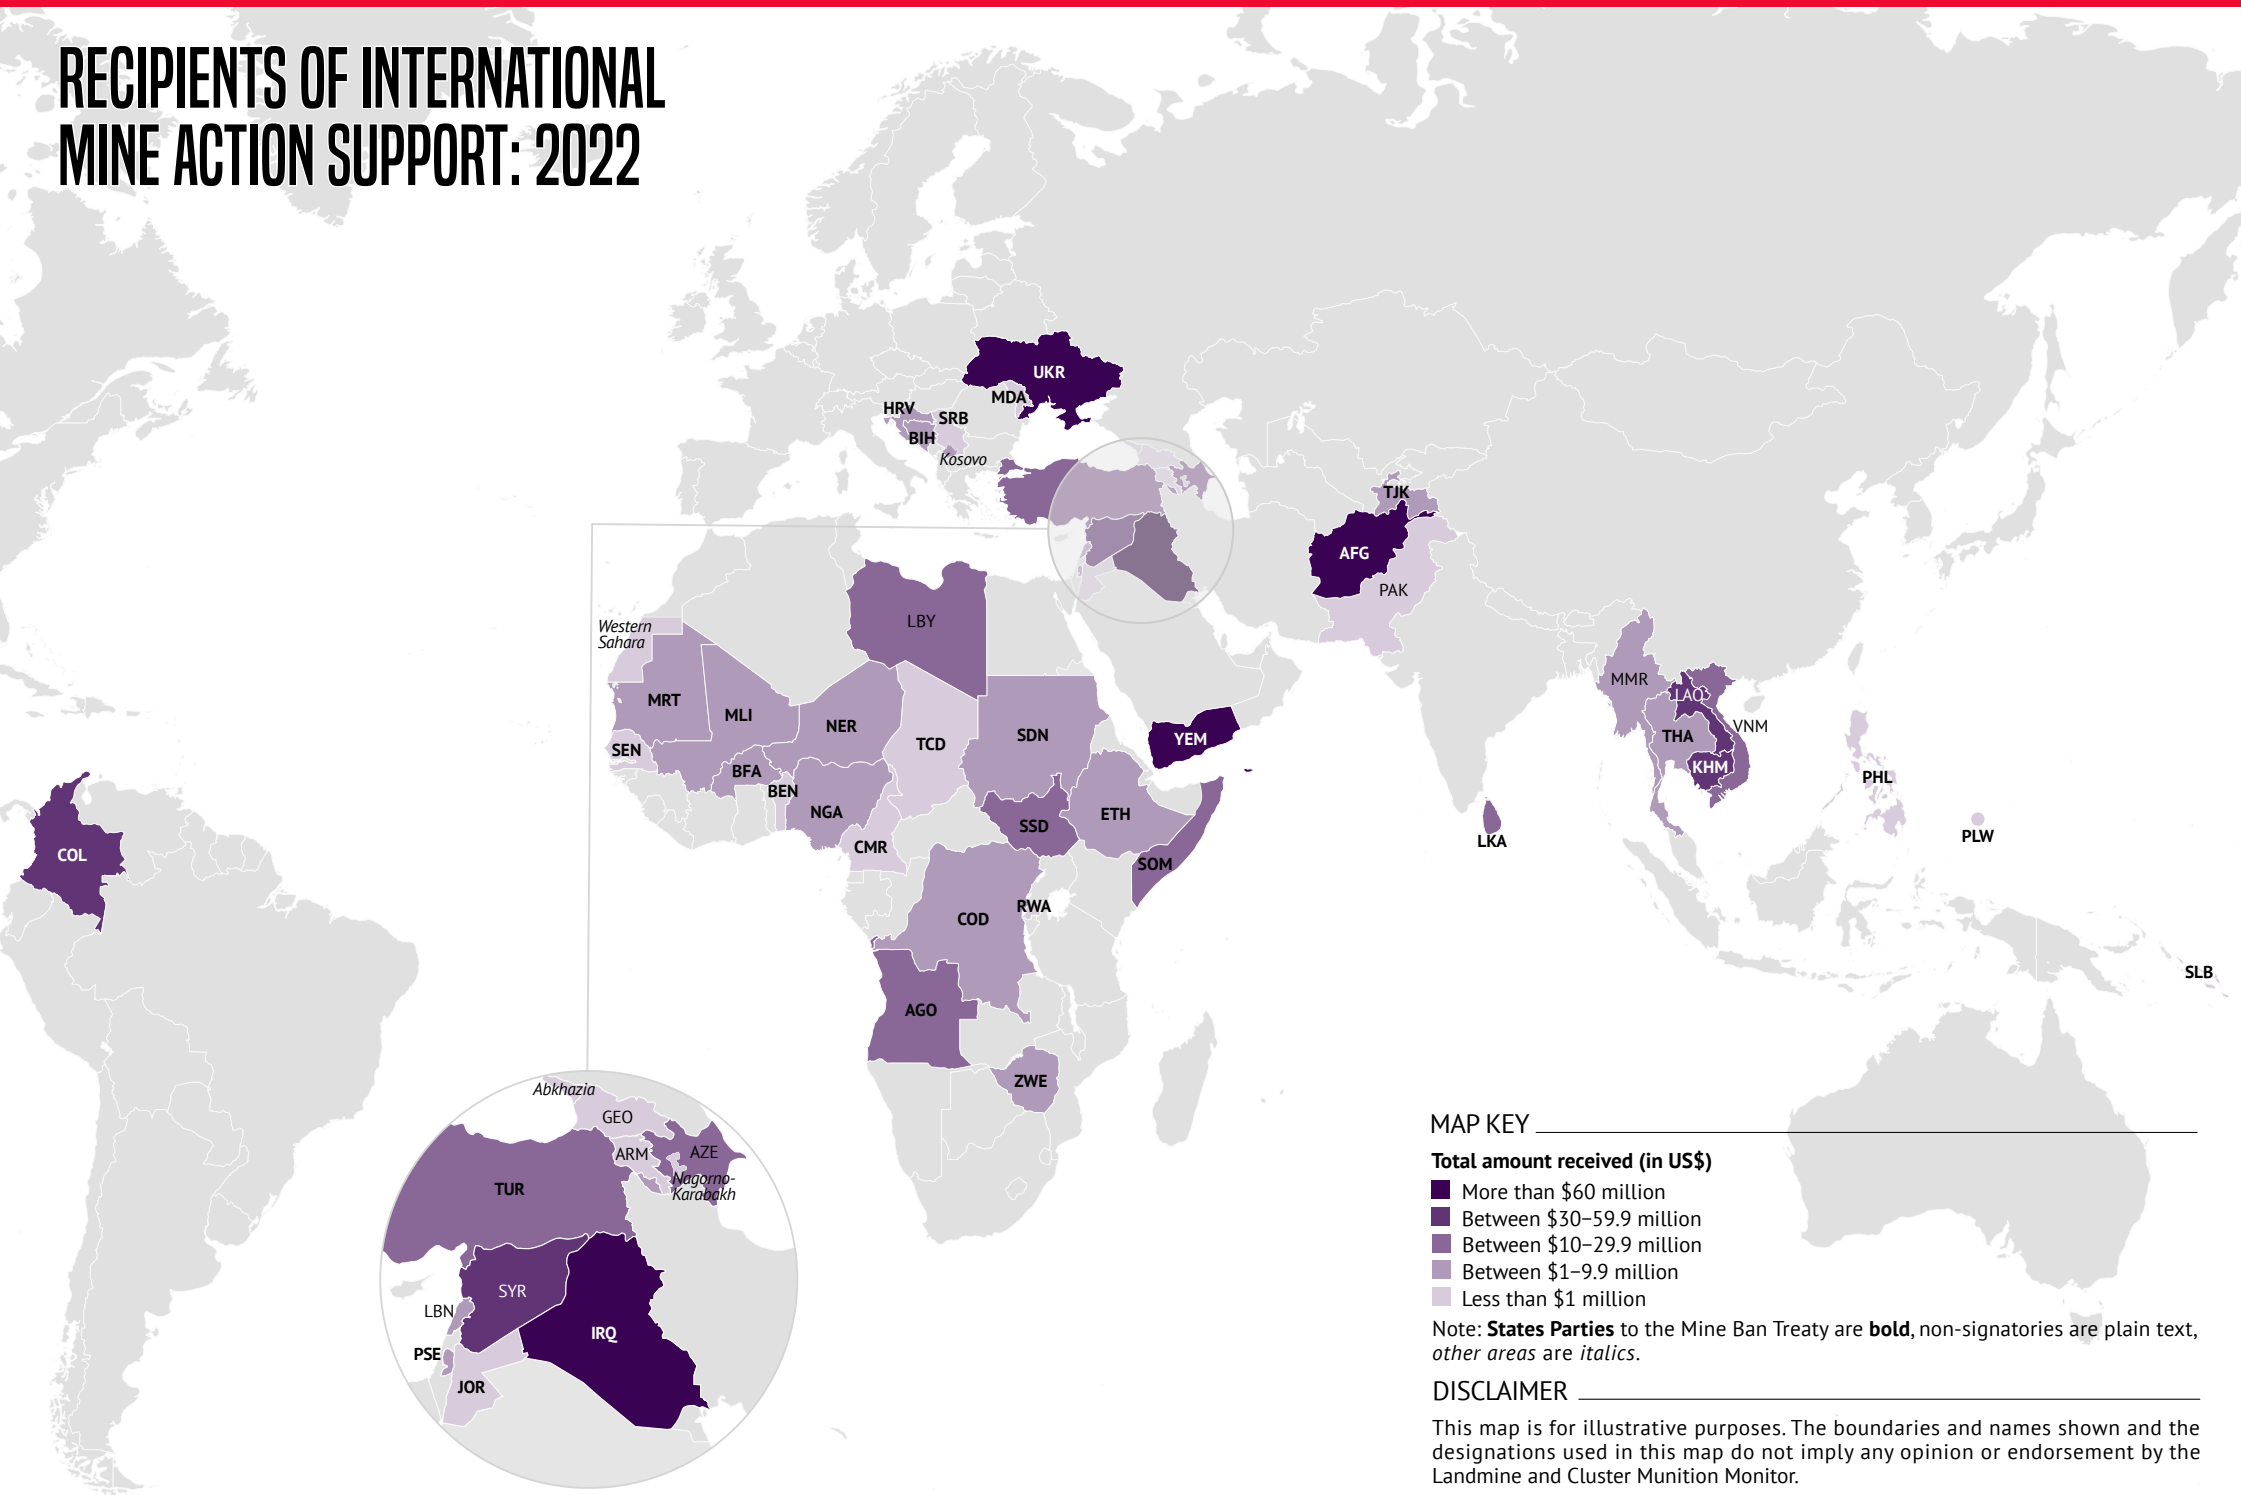

# RECIPIENTS OF INTERNATIONAL MINE ACTION SUPPORT: 2022

### MAP KEY

#### Total amount received (in US\$)

- More than \$60 million
- Between \$30–59.9 million
- Between \$10–29.9 million
- Between \$1–9.9 million
- Less than \$1 million

Note: **States Parties** to the Mine Ban Treaty are **bold**, non-signatories are plain text, other areas are *italics*.

### DISCLAIMER

This map is for illustrative purposes. The boundaries and names shown and the designations used in this map do not imply any opinion or endorsement by the Landmine and Cluster Munition Monitor.