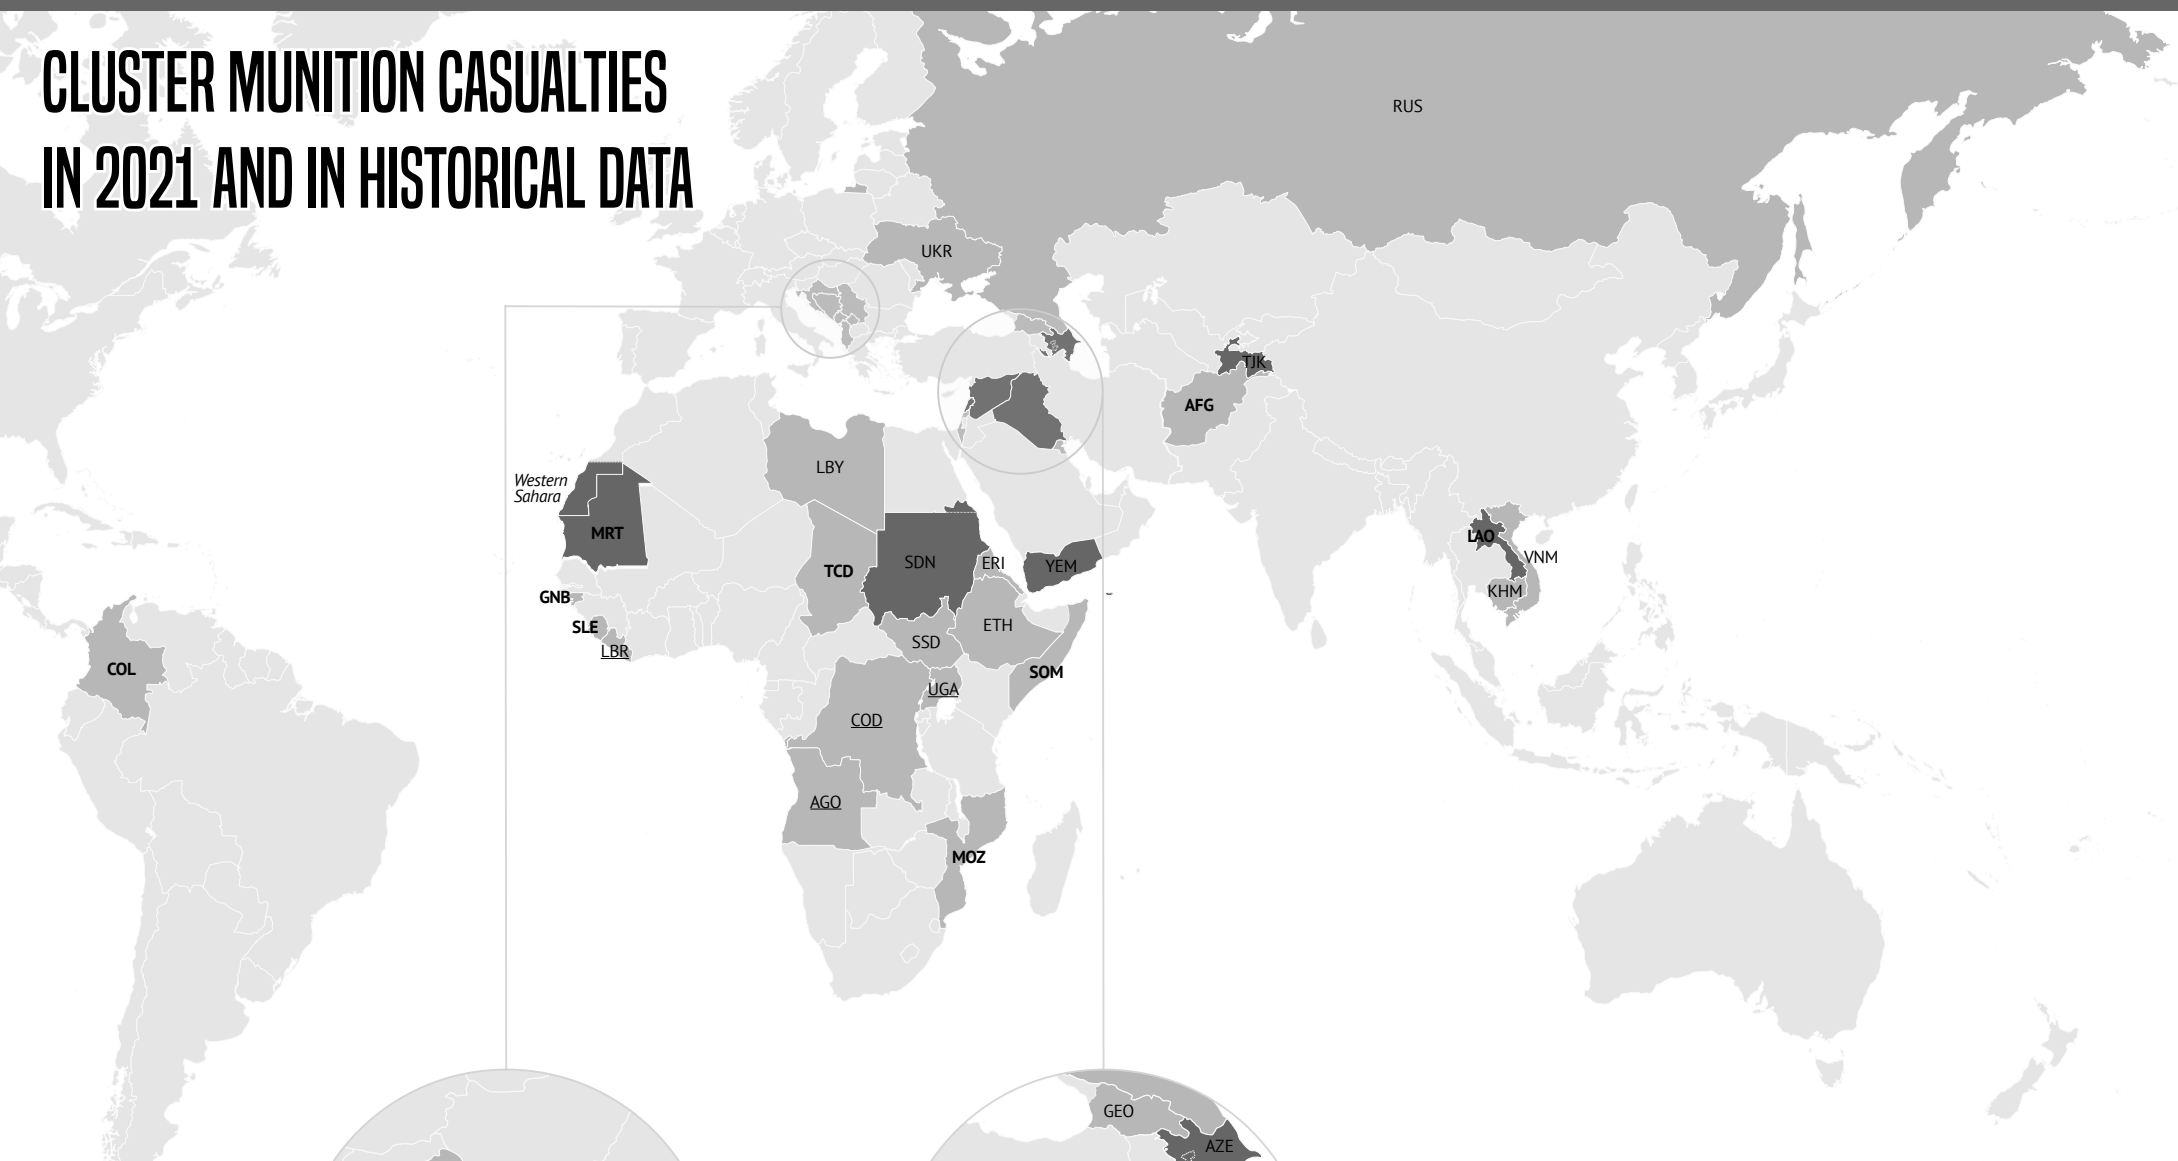

# CLUSTER MUNITION CASUALTIES IN 2021 AND IN HISTORICAL DATA

## MAP KEY

- Cluster munition casualties recorded prior to 2021
- Casualties recorded from cluster munition remnants in 2021
- No recorded cluster munition casualties

Note: **States Parties** to the Convention on Cluster Munitions are **bold**, signatories are underlined, non-signatories are plain text, *other areas* are *italics*.

## DISCLAIMER

This map is for illustrative purposes. The boundaries and names shown and the designations used in this map do not imply any opinion or endorsement by the Landmine and Cluster Munition Monitor.