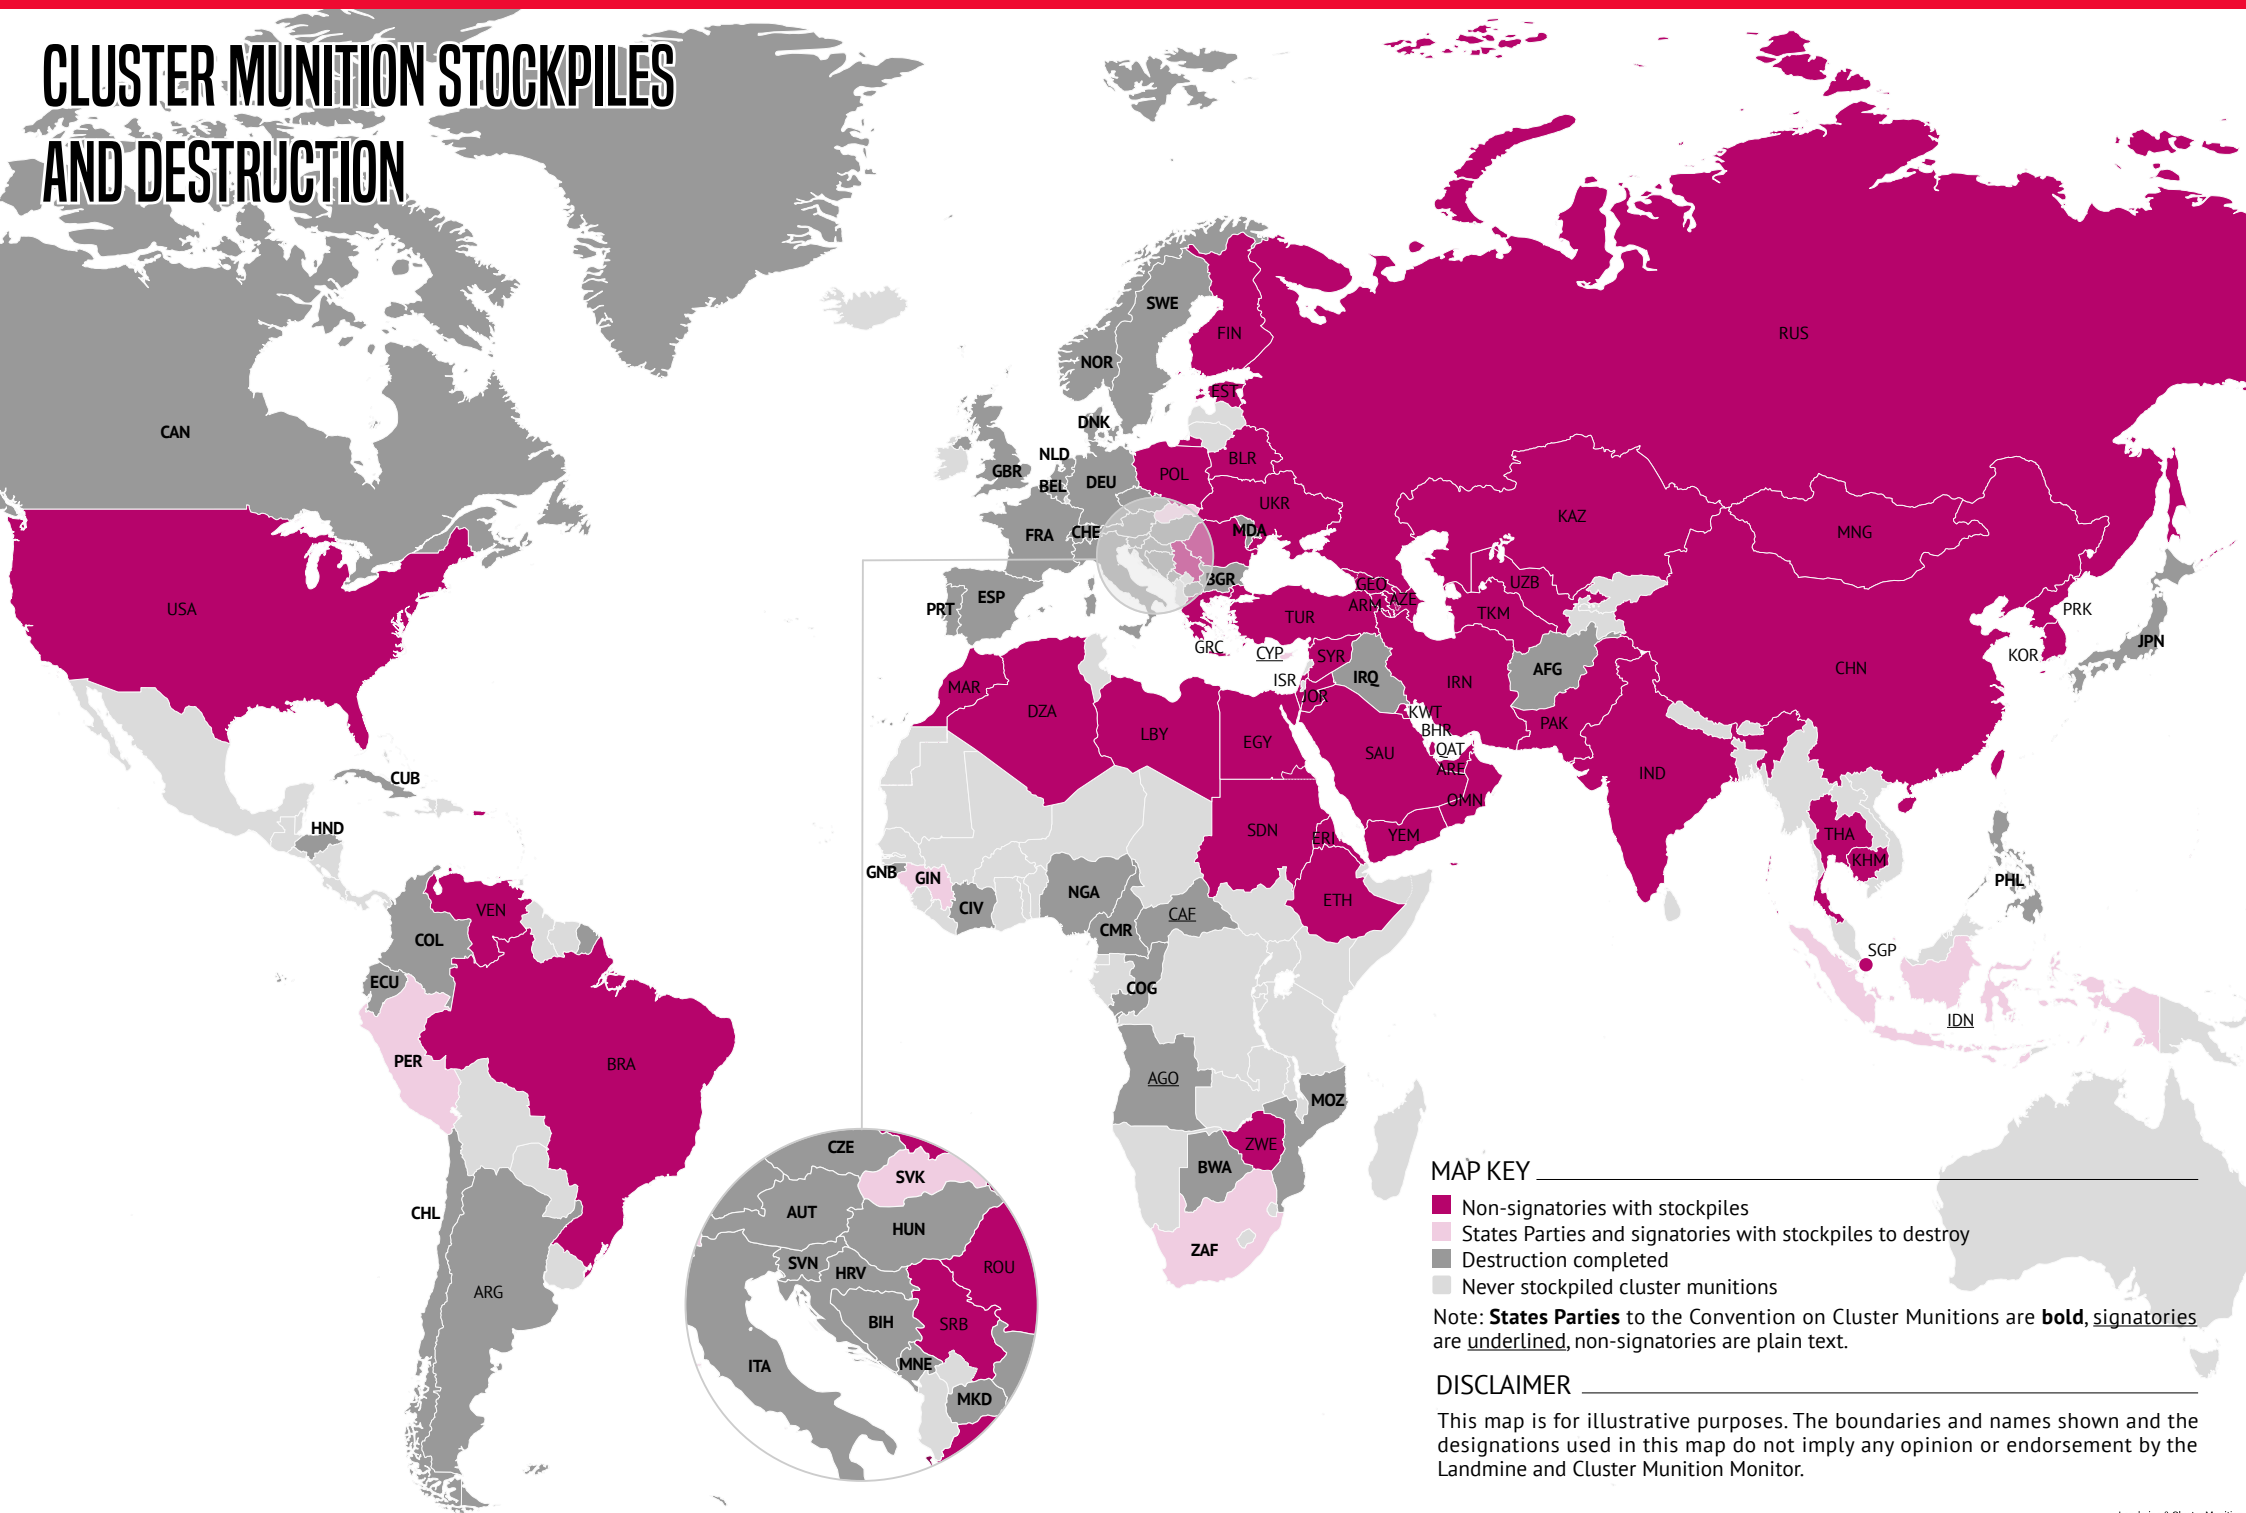

CLUSTER MUNITION STOCKPILES AND DESTRUCTION

MAP KEY

- Non-signatories with stockpiles
- States Parties and signatories with stockpiles to destroy
- Destruction completed
- Never stockpiled cluster munitions

Note: **States Parties** to the Convention on Cluster Munitions are **bold**, signatories are underlined, non-signatories are plain text.

DISCLAIMER

This map is for illustrative purposes. The boundaries and names shown and the designations used in this map do not imply any opinion or endorsement by the Landmine and Cluster Munition Monitor.