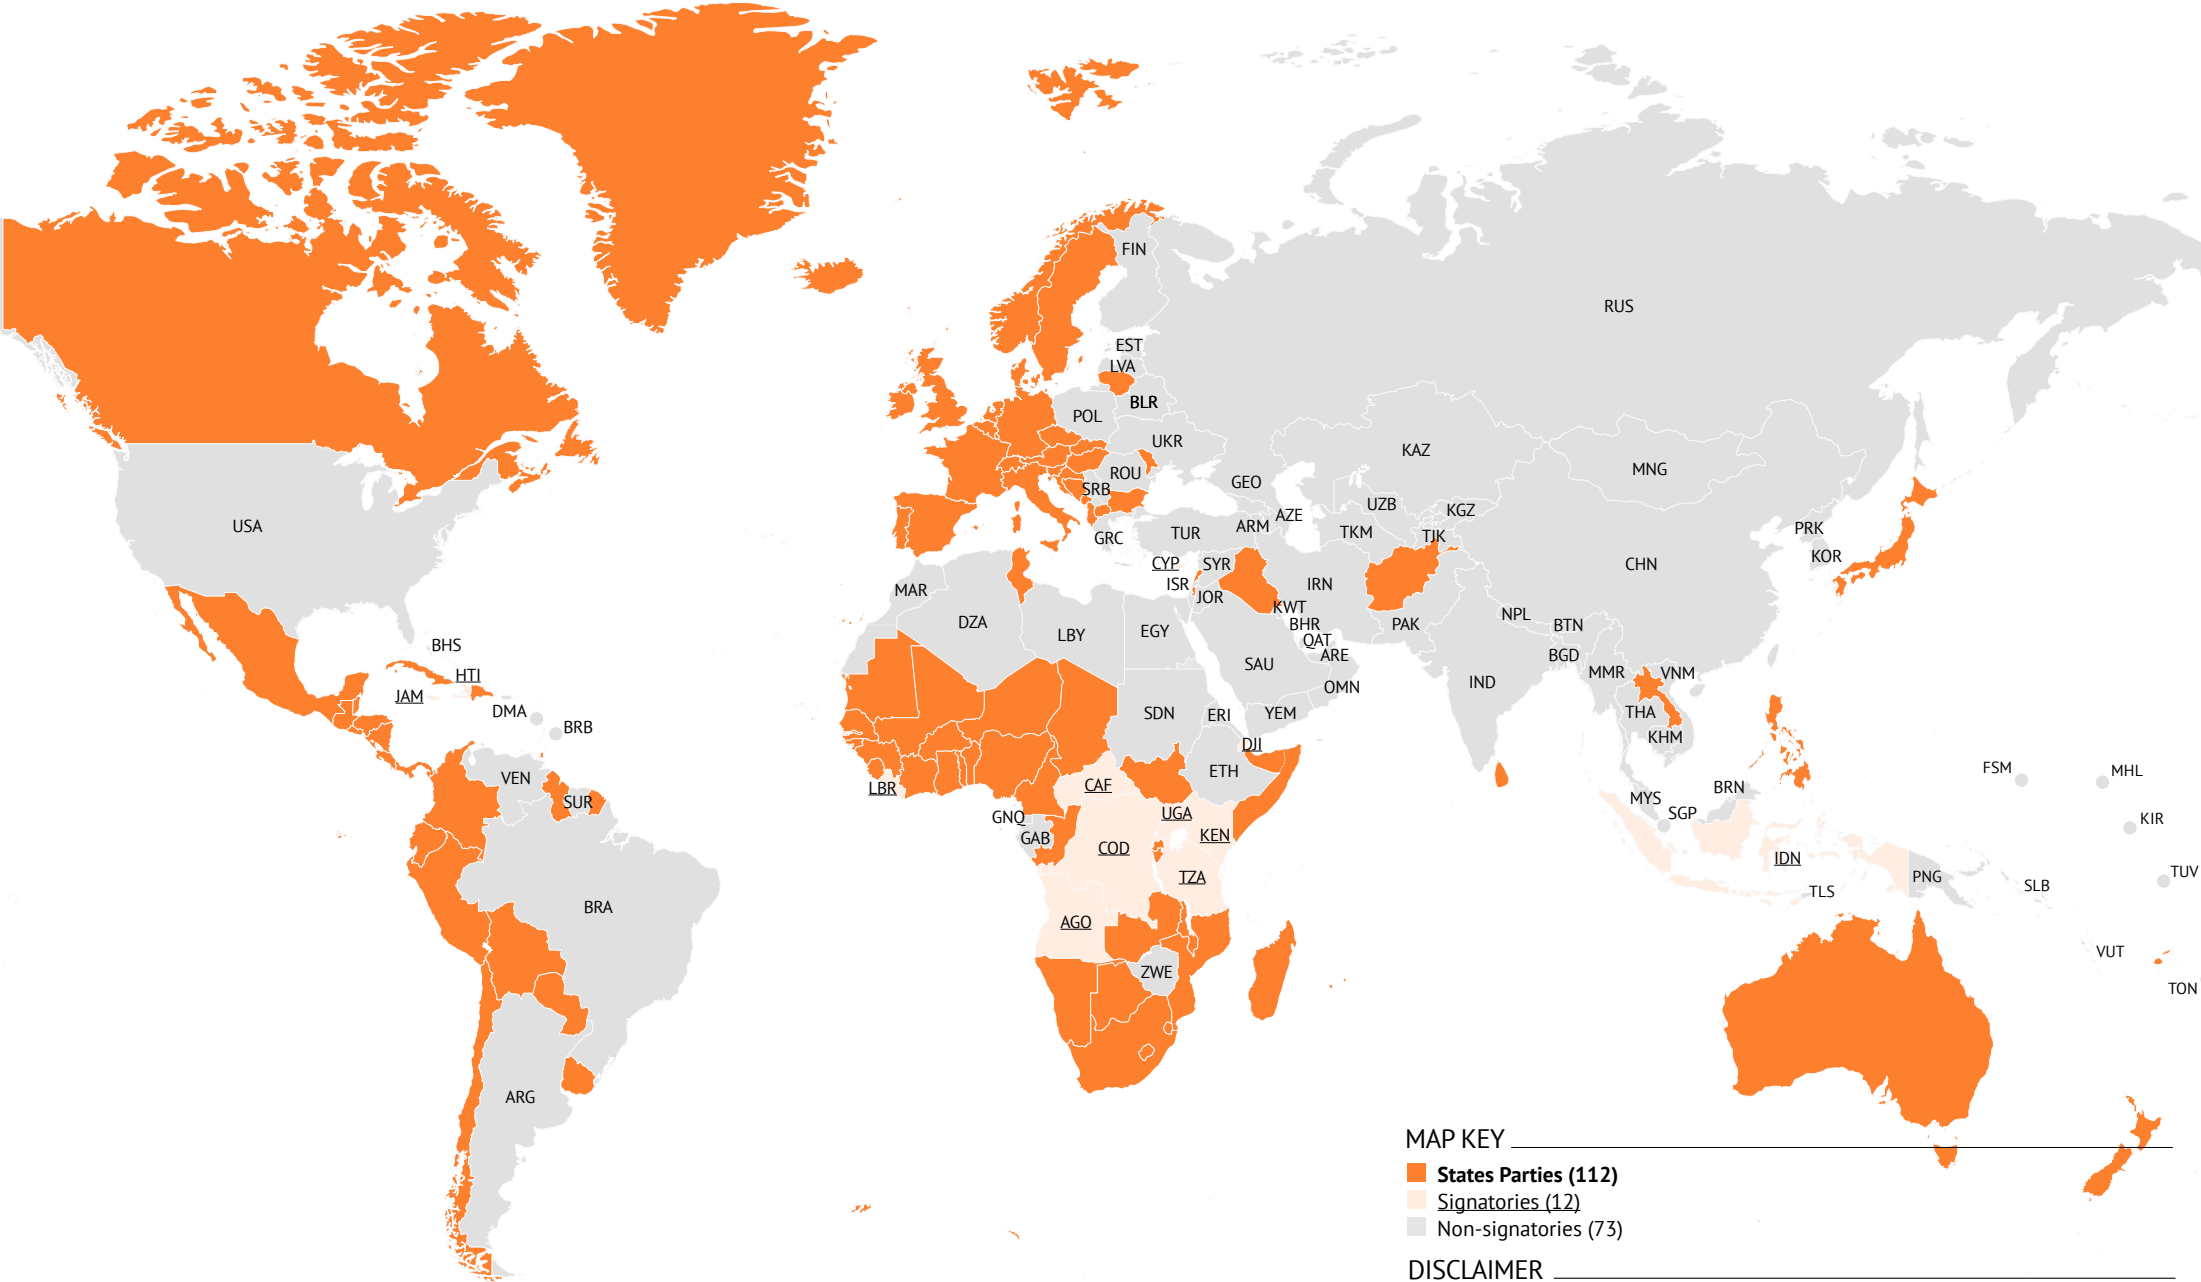

# STATUS OF THE 2008 CONVENTION ON CLUSTER MUNITIONS

**MAP KEY**

- States Parties (112)
- Signatories (12)
- Non-signatories (73)

**DISCLAIMER**

This map is for illustrative purposes. The boundaries and names shown and the designations used in this map do not imply any opinion or endorsement by the Landmine and Cluster Munition Monitor.