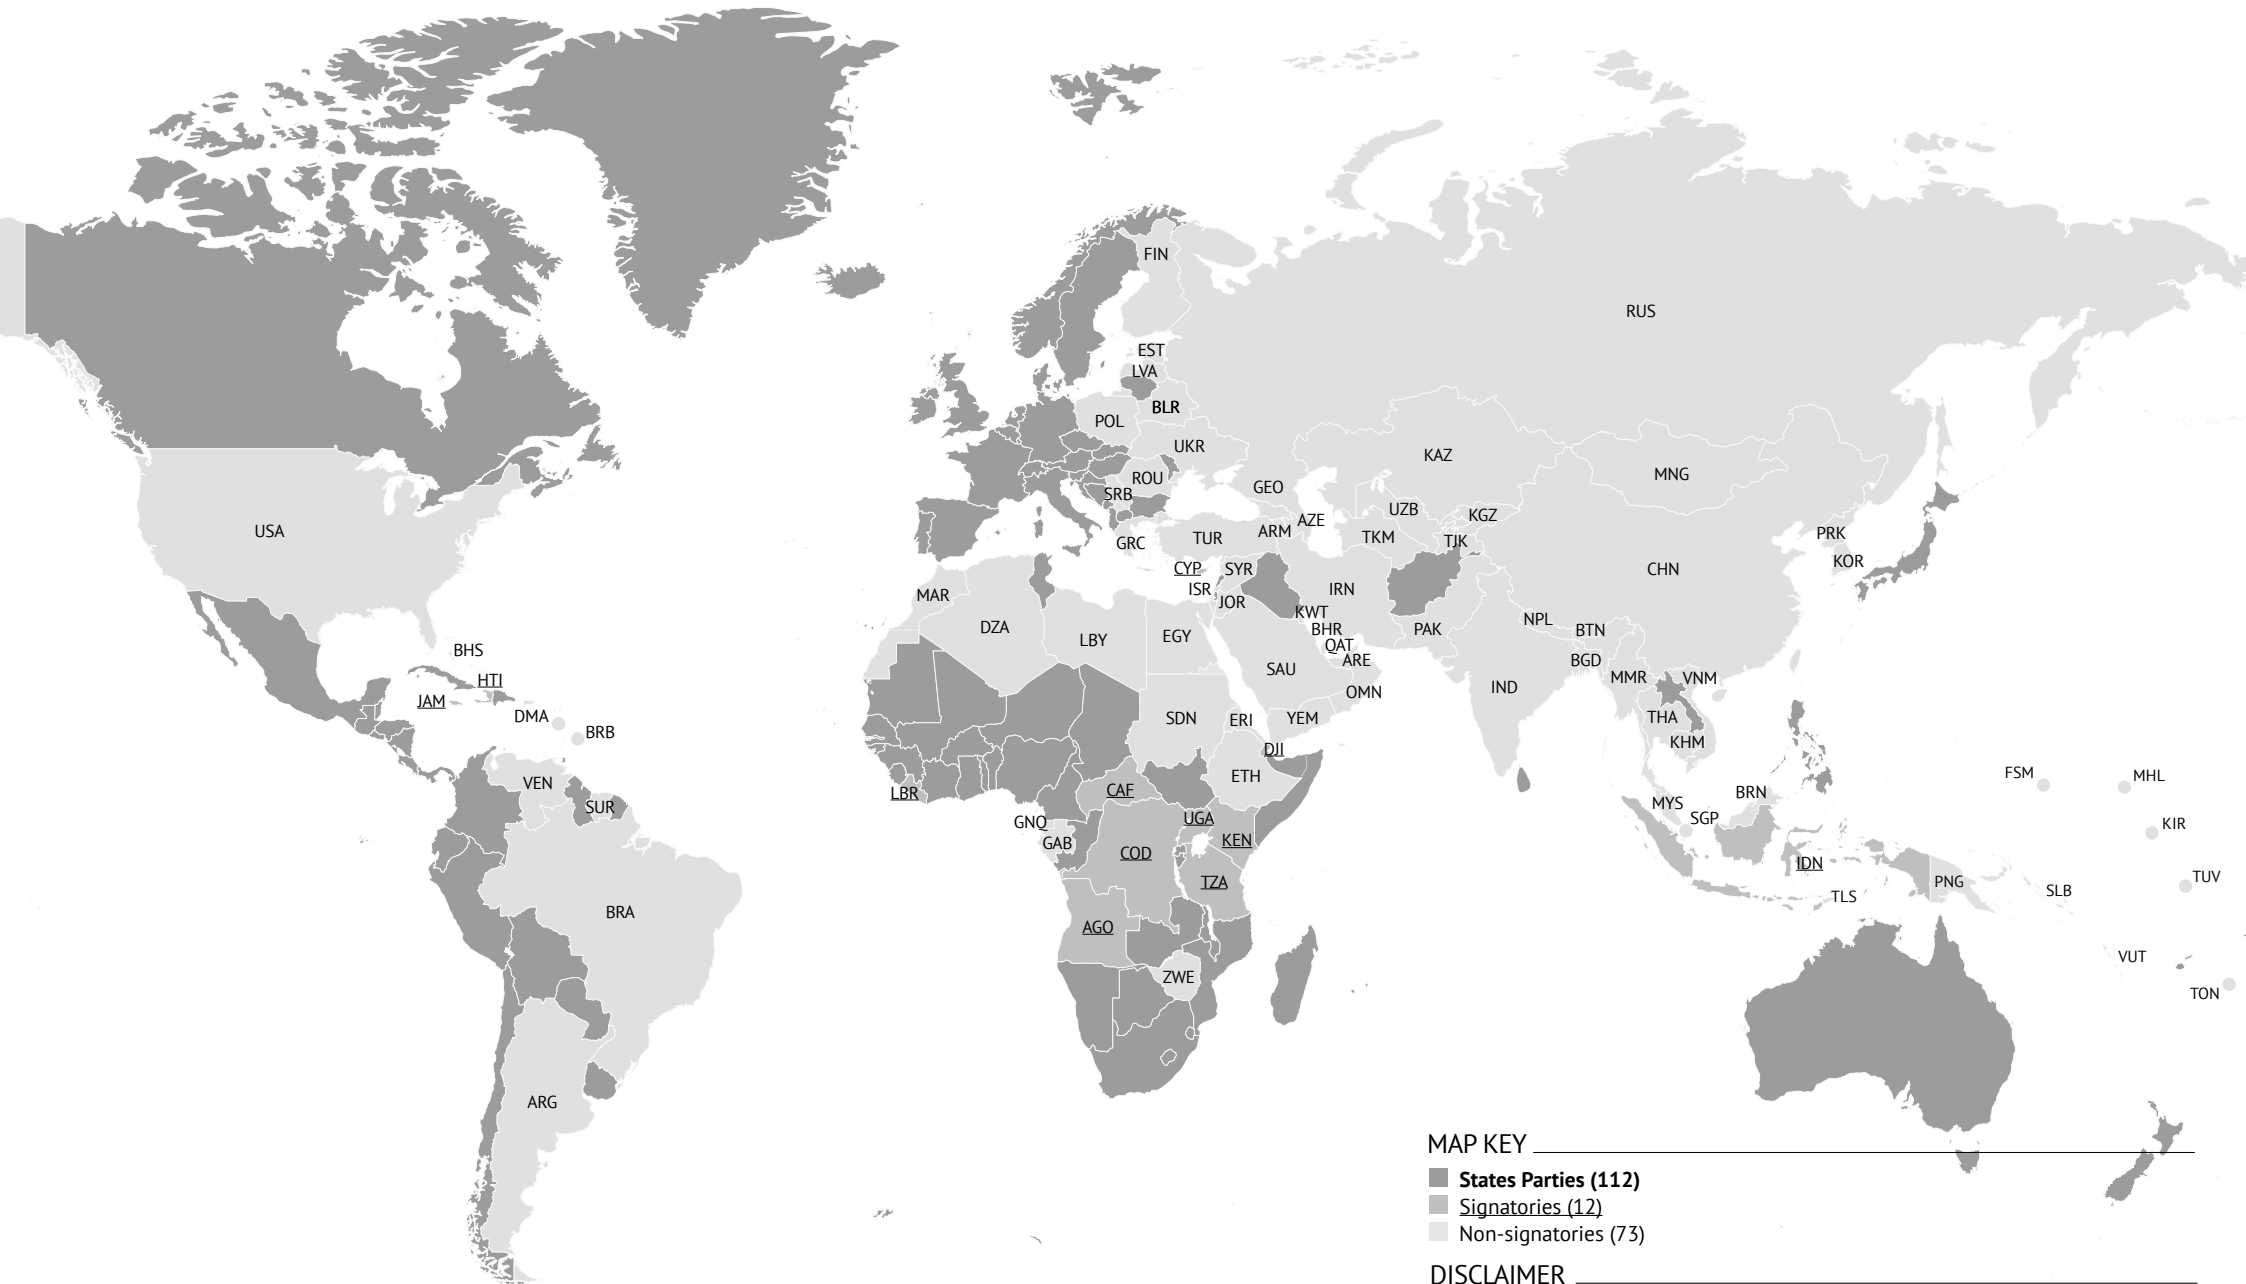

STATUS OF THE 2008 CONVENTION ON CLUSTER MUNITIONS

MAP KEY

- States Parties (112)
- Signatories (12)
- Non-signatories (73)

DISCLAIMER

This map is for illustrative purposes. The boundaries and names shown and the designations used in this map do not imply any opinion or endorsement by the Landmine and Cluster Mmunition Monitor.